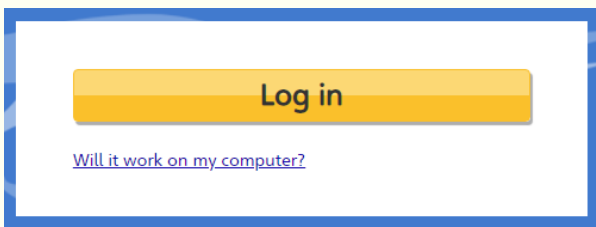

Dear Parents and Carers,

We are pleased to let you know that the teachers in your child's year group have provided some on-line learning resources for your child, within a digital learning space called 'Active Learn'.

There are some really interesting activities to do on this site but perhaps one of the most beneficial features for the children is the selection of high-quality 'Bug Club' e-reading books that the children can access and enjoy (all of which have been personalised and set at an appropriate level / book colour band for your child).

Logging in

Go to: <https://www.activelearnprimary.co.uk/>

Click the "Log in" button. You will be taken to a new page to sign in

Enter these details in the fields provided, then select the "Sign in" button.

A screenshot of the "Sign in" page. At the top left is the text "Sign in" with a question mark icon in a blue circle to its right. Below this are three input fields: "Username" with a person icon, "Password" with a lock icon and a "Show" link to its right, and "School code (Primary schools only)" with a keypad icon. Below the fields is a blue link "Forgot your username or password?". At the bottom is a yellow "Sign in" button. At the very bottom, it says "By signing in, you agree to our [Terms of Use](#)."

User names are all lower case, type in the first 4 letters of the pupil's first name and combine with the first 4 letters of surname.

e.g. Hubert Smith would be 'hubesmit'

Password for all pupil, this will be 'changeme' (lower case)

School code is 'with' (again lower case).